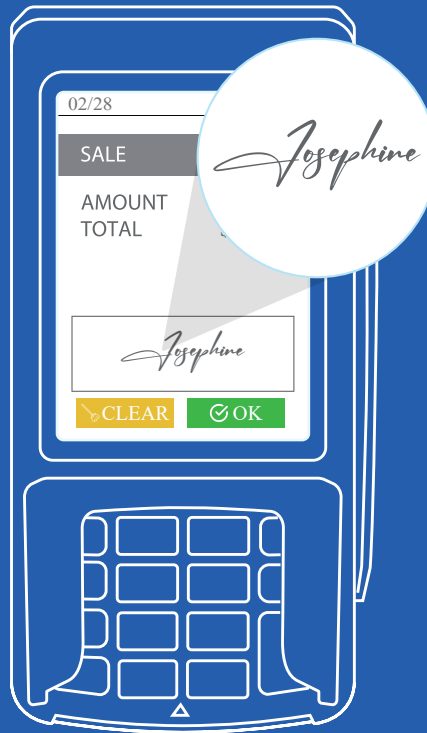

Features

Large Scale 3.5\"
Touchscreen Display

Backlit Keys

EMV

Digital Signature
Capture

PCI-PTS 5.0
Certified Pin Pad

PCI PTS 5.0 Certified PIN Pad

Provide your customers heightened security features with our enhanced pin pad technology, which offers an extra layer of protection during the PIN entry process. The PCI-PTS 5.0 ensures customer security.