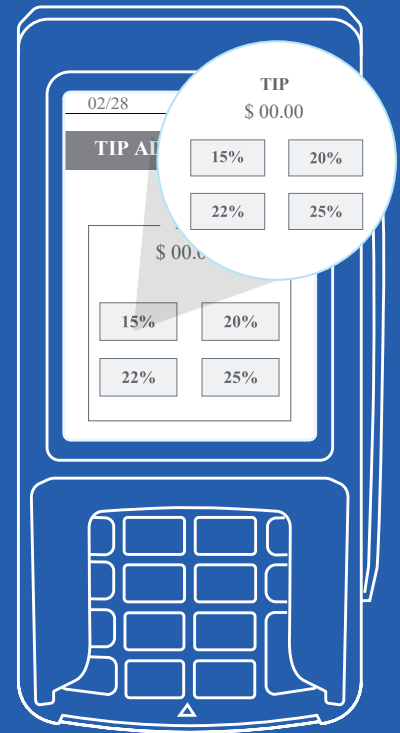

Features

Large Scale 3.5\"
Touchscreen Display

Backlit Keys

EMV

Digital Signature
Capture

PCI-PTS 5.0
Certified Pin Pad

PCI PTS 5.0 Certified PIN Pad

Provide your customers heightened security features with our enhanced pin pad technology, which offers an extra layer of protection during the PIN entry process. The PCI-PTS 5.0 ensures customer security.

Digital Signature Capture

The Digital Signature Capture feature is a reliable solution for businesses needing secure and convenient signatures. The customer has the capability to sign on-screen for a quick and easy transaction.

Smart Tipping

The Smart Tipping feature offers an intelligent and user-friendly way for customers to leave tips by suggesting appropriate amounts based on the total bill. It simplifies the customer interaction and increases the speed of the transaction.